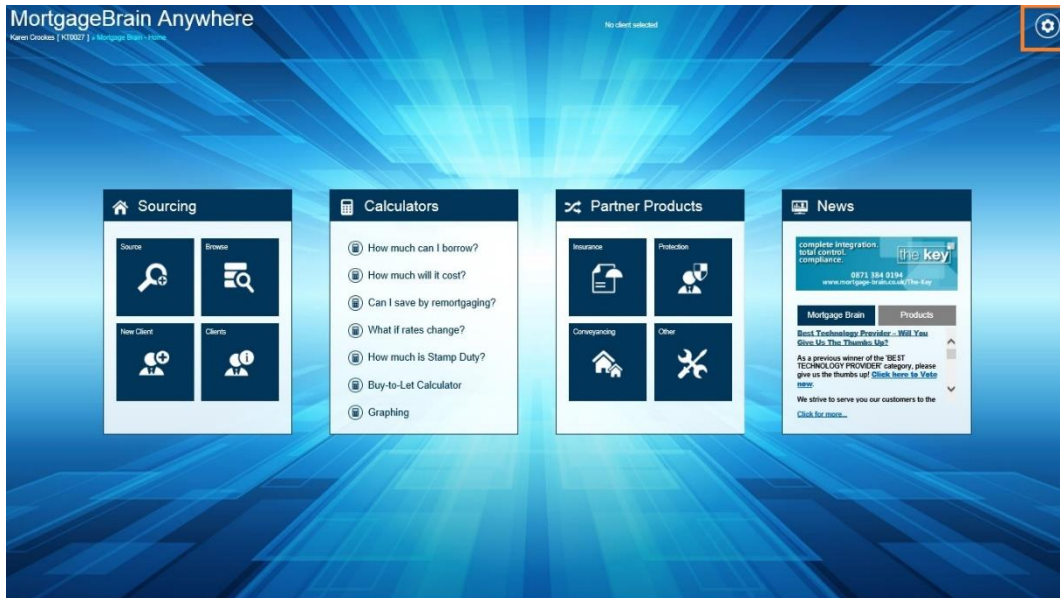

Help Function

The **Help** function within MortgageBrain Anywhere provides full information on the variety of filters and functions contained within it.

It can be accessed from the **Cog icon** on the right hand side of the window on any of the screens, as shown below.

A full listing and explanation of a number of functions is contained within this file. The file opens up in a second window so you can refer to it whilst still being able to access MortgageBrain Anywhere.