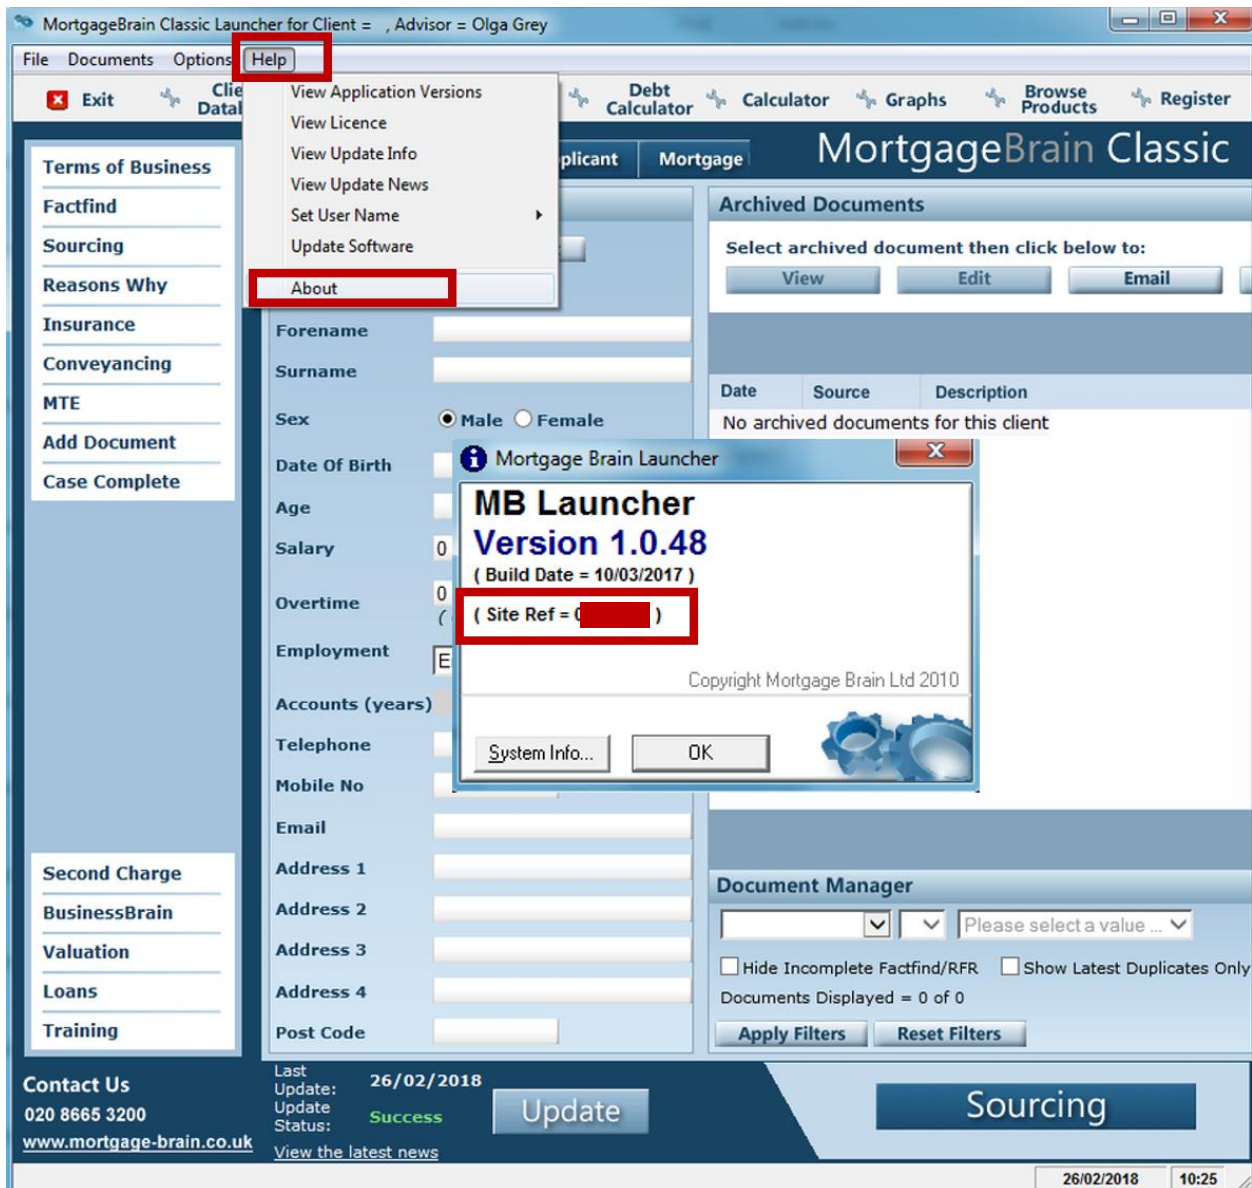

MortgageBrain

Where to find your customer Site Ref in MortgageBrain Classic and MortgageBrain Anywhere

Your Site Ref is your unique Mortgage Brain customer ID.

To find your Site Ref in MortgageBrain Classic, click on Help in the top menu and then on About, which opens the window shown below: